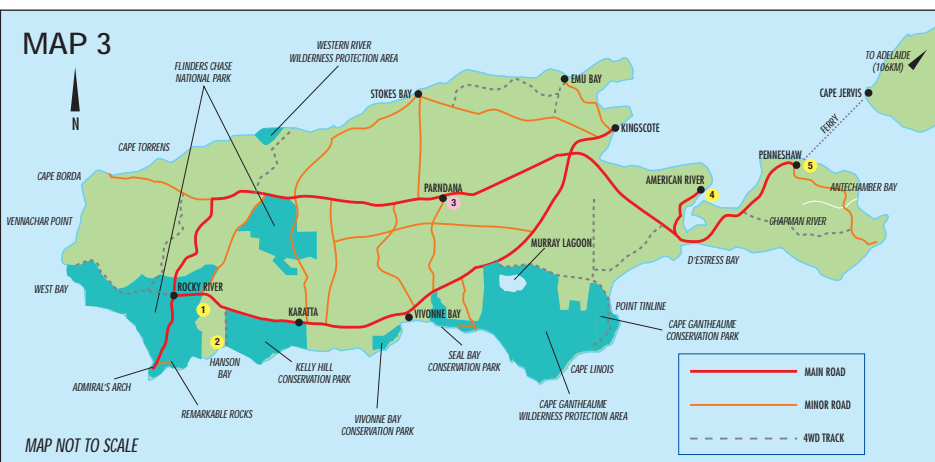

MAP 2 Adelaide

NO.	APARTMENTS	PAGE
12	BreakFree on Hindley	22
20	Franklin Central Apartments	23
17	Mantra Hindmarsh Square	25
18	Mantra on Frome	23
21	Medina Grand Adelaide Treasury	25
11	Miller Apartments Adelaide	26
6	Oaks Embassy Adelaide	27
7	Oaks Horizons Adelaide	27
-	Oaks Plaza Pier, Glenelg	27

NO.	HOTELS	PAGE
15	Adelaide Paringa Motel	21
-	Adelaide Royal Coach Motor Inn	24
1	Buxton Manor	22
23	BreakFree Directors Studios	21
25	Chifley on South Terrace	22
4	Comfort Hotel Adelaide Riviera	23
2	Freedom Adelaide Meridien Hotel	21
24	Grand Chifley Adelaide	22
22	Hilton Adelaide	28
13	Holiday Inn Adelaide	25
14	Hotel Grand Chancellor Adelaide	24
3	Hyatt Regency Adelaide	28
16	Majestic Roof Garden Hotel	25
9	Mercure Grosvenor Hotel Adelaide	24
19	Rendezvous Allegra Hotel Adelaide	29
5	Rockford Adelaide	27
8	The Sebel Playford Adelaide	28
-	Stamford Grand Adelaide, Glenelg	29
10	Stamford Plaza Adelaide	29