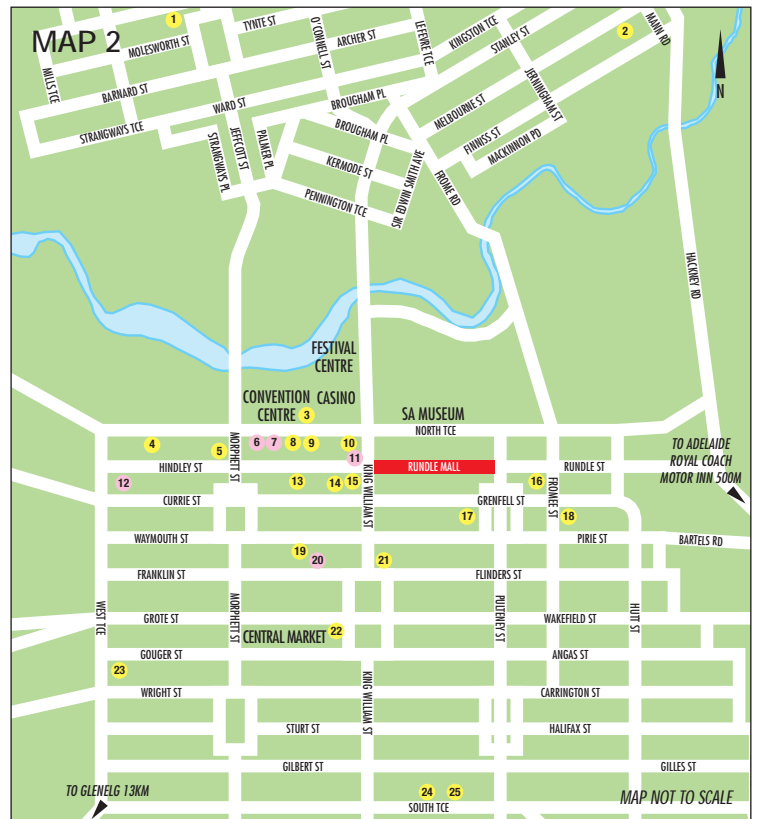

# MAPS

## MAP 1 South Australia

NO.	PROPERTY	PAGE
<b>OUTBACK</b>		
1	Opal Inn Hotel Motel, Coober Pedy	34
1	Desert Cave Hotel, Coober Pedy	34
<b>FLINDERS RANGES</b>		
2	Rawnsley Park Station, Wilpena	36
2	Wilpena Pound Resort	36
3	Majestic Oasis Apartments, Port Augusta	36
<b>CLARE VALLEY</b>		
4	Clare Country Club	30
<b>BAROSSA</b>		
5	Abbotsford Country House	31
5	Langmeil Cottages	31
5	The Louise	31
5	Novotel Barossa Valley Resort	31
<b>FLEURIEU PENINSULA</b>		
6	McLaren Vale Motel & Apartments	37
7	McCracken Country Club, Victor Harbor	37
<b>LIMESTONE COAST</b>		
8	Chardonnay Lodge, Coonawarra	37

## MAP 2 Adelaide

NO.	APARTMENTS	PAGE
12	BreakFree on Hindley	22
20	Franklin Central Apartments	23
17	Mantra Hindmarsh Square	25
18	Mantra on Frome	23
21	Medina Grand Adelaide Treasury	25
11	Miller Apartments Adelaide	26
6	Oaks Embassy Adelaide	27
7	Oaks Horizons Adelaide	27
-	Oaks Plaza Pier, Glenelg	27

NO.	HOTELS	PAGE
15	Adelaide Paringa Motel	21
-	Adelaide Royal Coach Motor Inn	24
1	Buxton Manor	22
23	BreakFree Directors Studios	21
25	Chifley on South Terrace	22
4	Comfort Hotel Adelaide Riviera	23
2	Freedom Adelaide Meridien Hotel	21
24	Grand Chifley Adelaide	22
22	Hilton Adelaide	28
13	Holiday Inn Adelaide	25
14	Hotel Grand Chancellor Adelaide	24
3	Hyatt Regency Adelaide	28
16	Majestic Roof Garden Hotel	25
9	Mercure Grosvenor Hotel Adelaide	24
19	Rendezvous Allegra Hotel Adelaide	29
5	Rockford Adelaide	27
8	The Sebel Playford Adelaide	28
-	Stamford Grand Adelaide, Glenelg	29
10	Stamford Plaza Adelaide	29